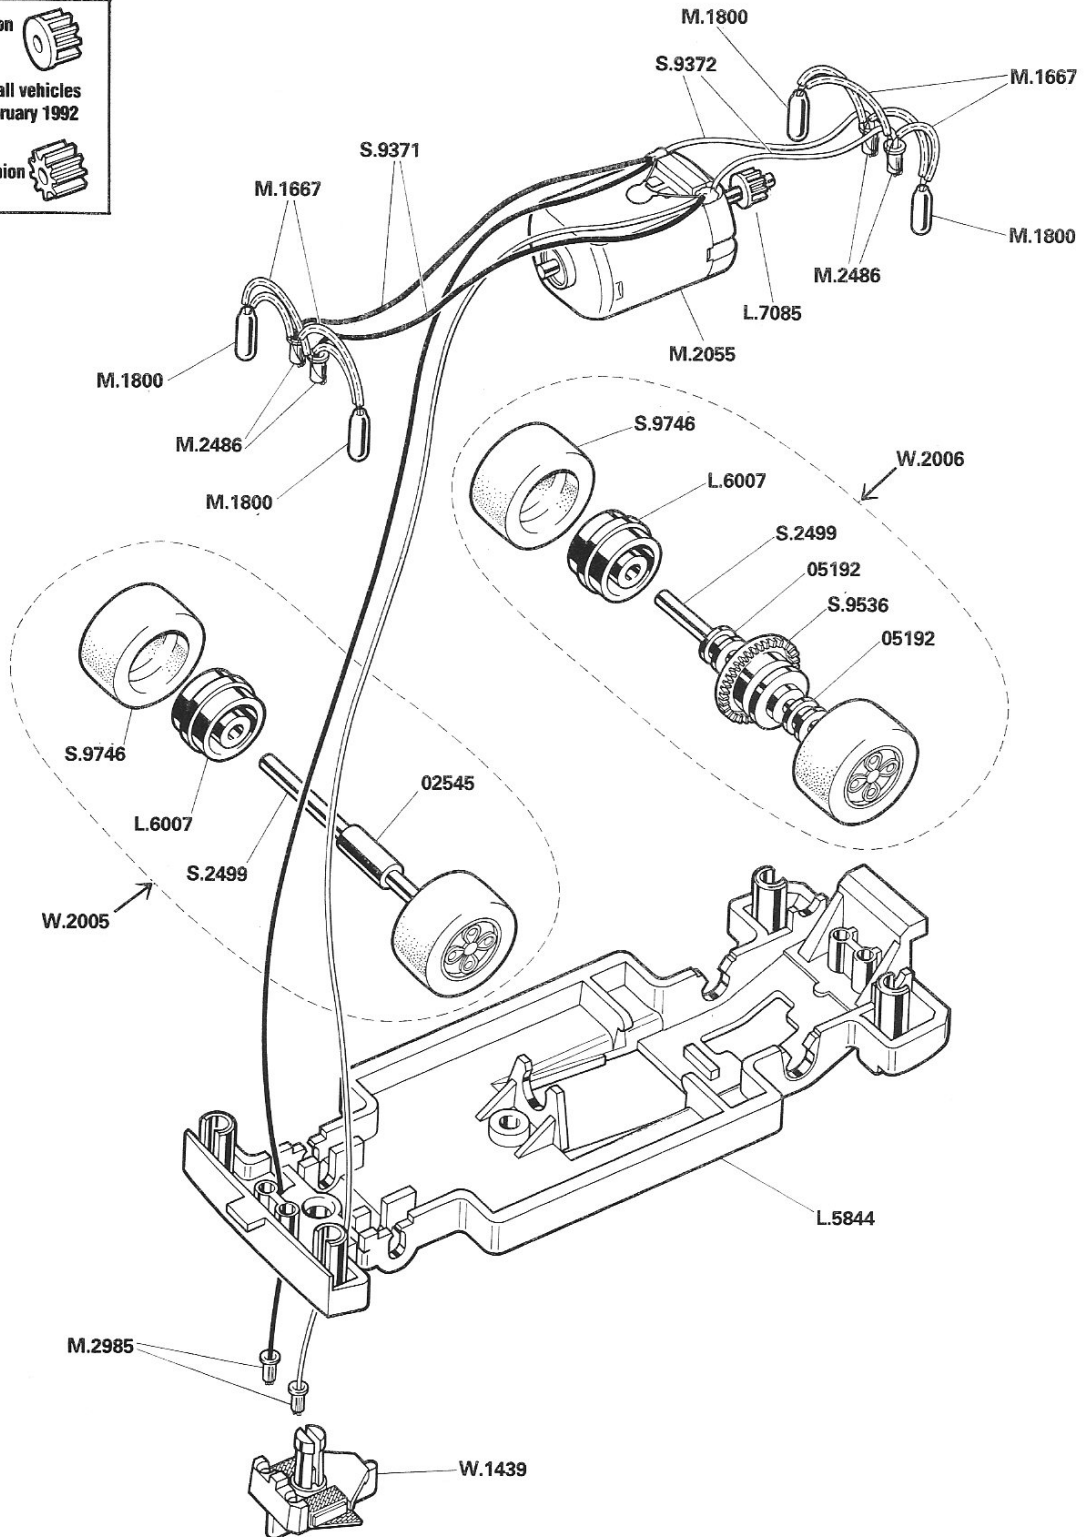

## FORD ESCORT XR3i with LIGHTS

As produced from 1992

See overleaf for list of parts

**Motor Pinion**  
L.7085

fitted to all vehicles  
from February 1992

Replaces  
Motor Pinion  
01796

## FORD ESCORT XR3i WITH LIGHTS

<b>List of Parts</b>	
<i>Ref. No.</i>	<i>Item</i>
<b>W.1439</b>	Guide Blade Assembly .....
<b>W.2005</b>	Front Axle Assembly .....
<b>W.2006</b>	Rear Axle Assembly .....
<b>L.5844</b>	Underpan.....
<b>L.6007</b>	Hub (state colour required) .....
<b>L.7085</b>	Motor Pinion.....
<b>M.1667</b>	Sleeving.....
<b>M.1800</b>	Light Bulb .....
<b>M.2055</b>	Motor with Pinion and Harness.....
<b>M.2486</b>	Eyelet .....
<b>M.2985</b>	Eyelet.....
<b>S.2499</b>	Axle.....
<b>S.9371</b>	Long Light Lead .....
<b>S.9372</b>	Short Light Lead .....
<b>S.9536</b>	Contrate Gear .....
<b>S.9746</b>	Tyre.....
<b>02545</b>	Front Axle Spacer .....
<b>05192</b>	Axle Bearing .....